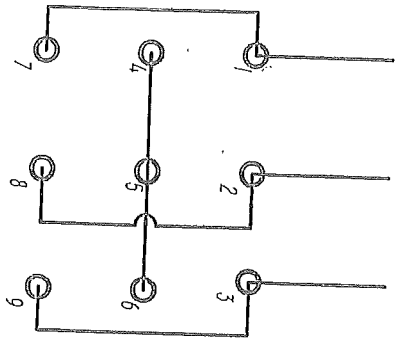

DRUM SWITCH DRAWING

220 VOLT LOW

DAYTON 2K441A

440 VOLT HIGH

H & W Machine Repair

TYPE	DRUM SWITCH
APPROX. FILE NAME	
DATE	2-2012 WOODY
	SECRET